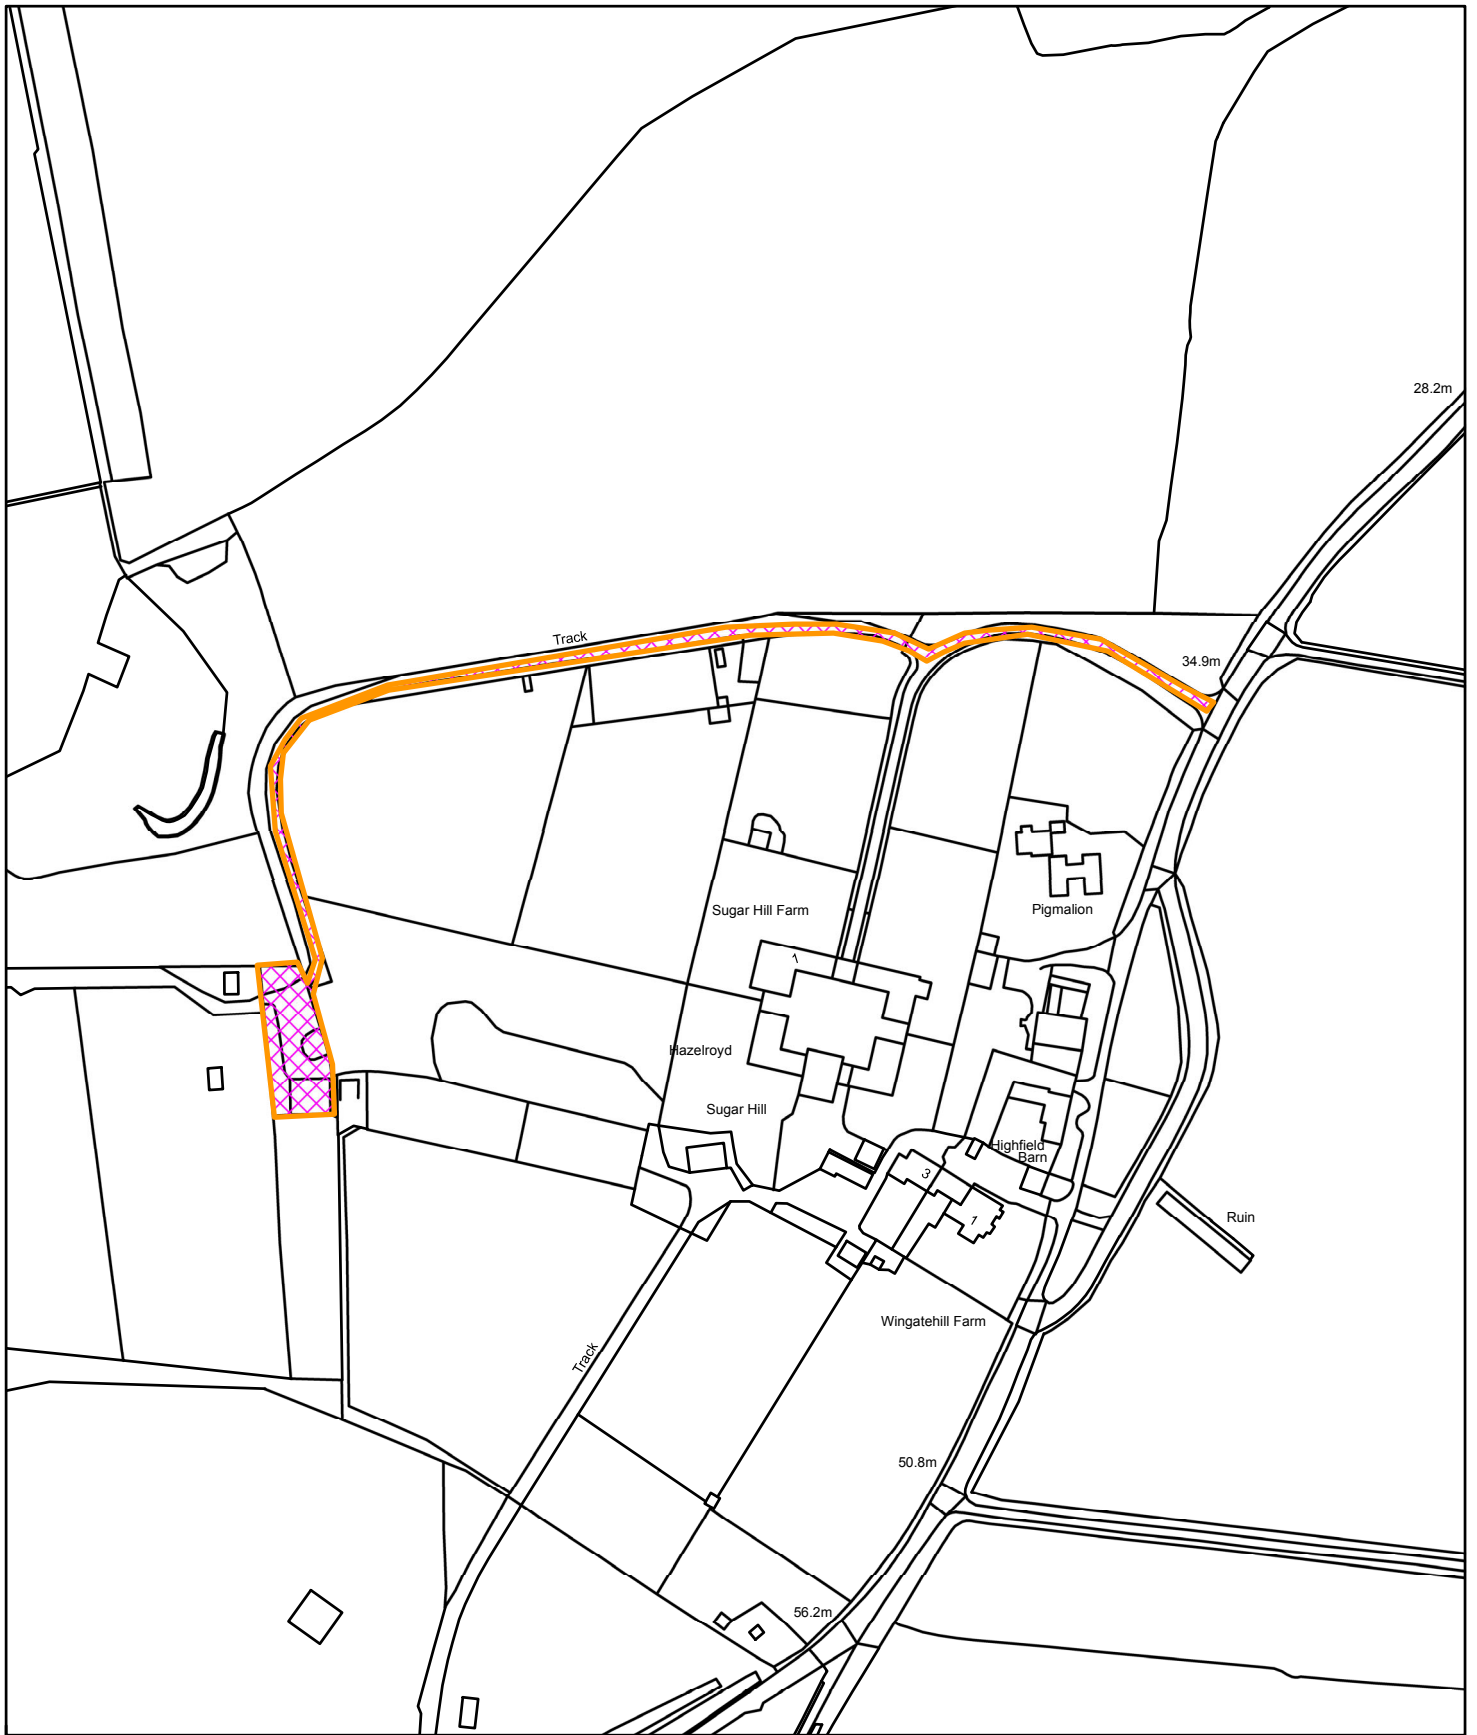

Sugar Hill Farm, Wingate Hill, Stutton
2021/0481/FUL

Reproduced from the Ordnance Survey mapping with the permission of Her Majesty's Stationary Office. Unauthorised reproduction infringes Crown Copyright and may lead to prosecution or civil proceedings © Crown Copyright
Selby District Council Licence No. 100018656
This copy has been produced specifically for Planning and Building Control purposes only.
No further copies may be made.

1:2,500